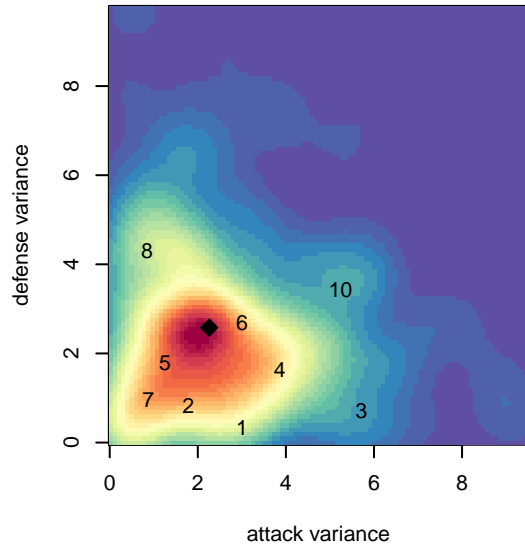

Seattle United W Blue B05

Seattle United Regional
 Seattle, WA
 B05 total strength=770
 attack=1.58 defense=0.52
 fall league = NPSL DIVISION 1 (05) U13
 spr league = Spr NPSL (05) Div 1 U13
 notes= Whitlock 2016

alt names used:
 Seattle United West B05 Blue
 Seattle United West B05 Blue
 Seattle United West B05 Blue
 SU B05 West Blue
 Seattle United West B05 Blue
 Seattle United West B05 Blue

Venues played:
 2017 Skagit Firecracker Div. 2 U13
 2017 Seattle Cup BU13 Silver
 2017 River Jam Copa U13
 2017 NPSL DIVISION 1 (05) U13
 2017 Founders Cup B05 Div A
 2017 Spr NPSL (05) Division 1 U13

**attack and defense variance (black dot)
relative to other teams
and top 10 in region**

**attack and defense rating
relative to others at age
and all opponents in last 13 months**

Performance relative to 13 month average