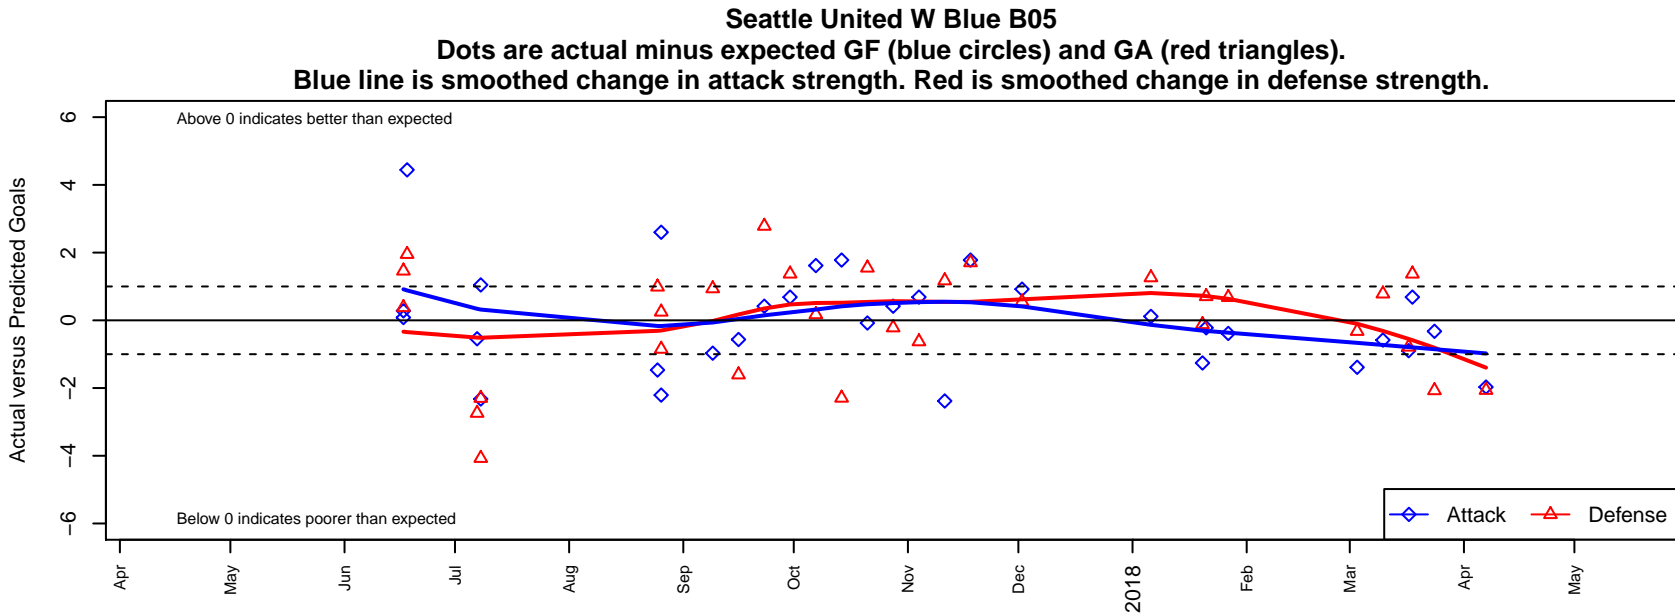

Seattle United W Blue B05

Seattle United Regional
 Seattle, WA
 B05 total strength=770
 attack=1.58 defense=0.52
 fall league = NPSL DIVISION 1 (05) U13
 spr league = Spr NPSL (05) Div 1 U13
 notes= Whitlock 2016

**attack and defense variance (black dot)
relative to other teams
and top 10 in region**

**attack and defense rating
relative to others at age
and all opponents in last 13 months**

Performance relative to 13 month average