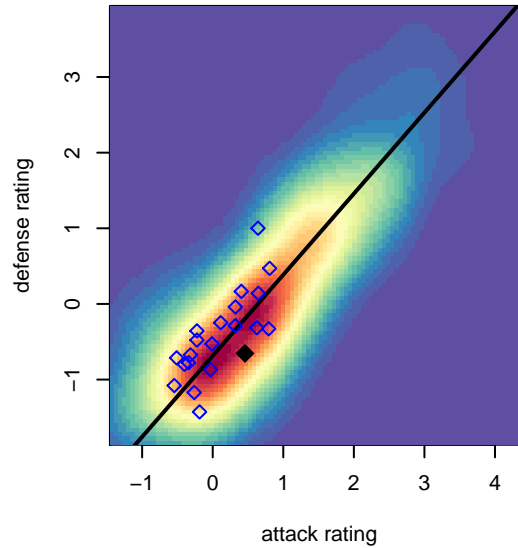

Seattle United W Blue B05

Seattle United Regional
 Seattle, WA
 B05 total strength=770
 attack=1.58 defense=0.52
 fall league = NPSL DIVISION 1 (05) U13
 spr league = Spr NPSL (05) Div 1 U13
 notes= Whitlock 2016

alt names used:
 Seattle United West B05 Blue
 Seattle United West B05 Blue
 Seattle United West B05 Blue
 SU B05 West Blue
 Seattle United West B05 Blue
 Seattle United West B05 Blue

Venues played:
 2017 Skagit Firecracker Div. 2 U13
 2017 Seattle Cup BU13 Silver
 2017 River Jam Copa U13
 2017 NPSL DIVISION 1 (05) U13
 2017 Founders Cup B05 Div A
 2017 Spr NPSL (05) Division 1 U13

**attack and defense variance (black dot)
relative to other teams
and top 10 in region**

**attack and defense rating
relative to others at age
and all opponents in last 13 months**

Performance relative to 13 month average