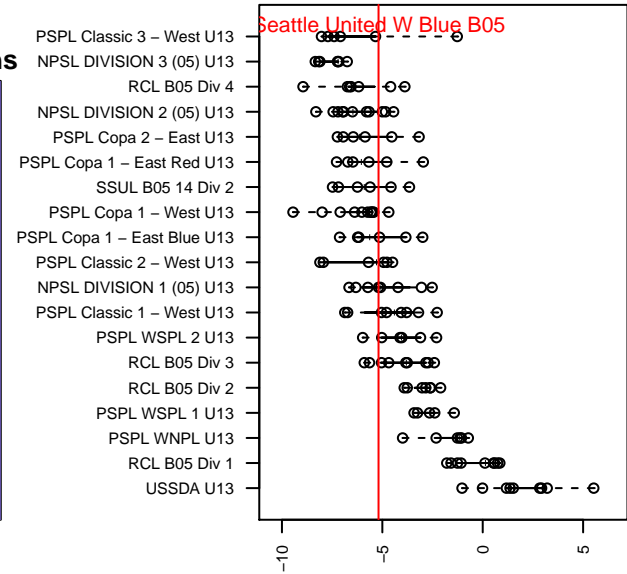

Seattle United W Blue B05

Seattle United Regional
 Seattle, WA
 B05 total strength=770
 attack=1.58 defense=0.52
 fall league = NPSL DIVISION 1 (05) U13
 spr league = Spr NPSL (05) Div 1 U13
 notes= Whitlock 2016

alt names used:
 Seattle United West B05 Blue
 Seattle United West B05 Blue
 Seattle United West B05 Blue
 SU B05 West Blue
 Seattle United West B05 Blue
 Seattle United West B05 Blue

Venues played:
 2017 Skagit Firecracker Div. 2 U13
 2017 Seattle Cup BU13 Silver
 2017 River Jam Copa U13
 2017 NPSL DIVISION 1 (05) U13
 2017 Founders Cup B05 Div A
 2017 Spr NPSL (05) Division 1 U13

**attack and defense variance (black dot)
relative to other teams
and top 10 in region**

**attack and defense rating
relative to others at age
and all opponents in last 13 months**

Performance relative to 13 month average